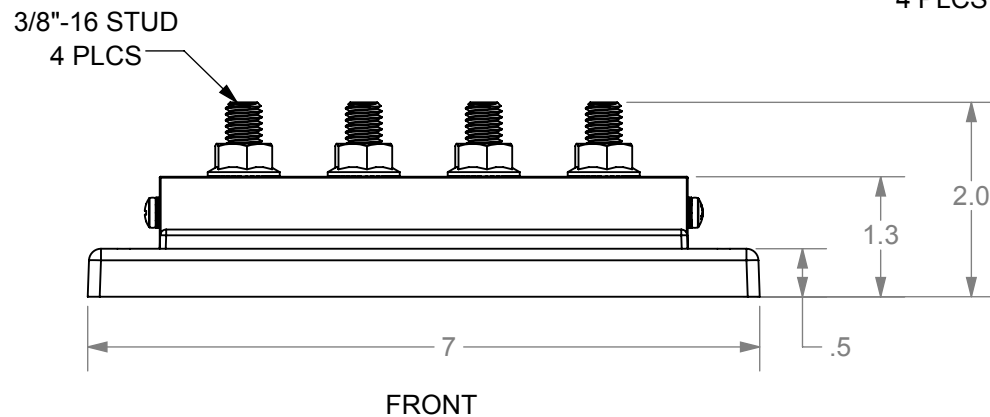

THIS DRAWING AND THE INFORMATION CONTAINED WITHIN IT ARE CONFIDENTIAL AND MAY NOT BE COPIED OR DISCLOSED WITHOUT THE WRITTEN PERMISSION OF BLUE SEA SYSTEMS.

ISOMETRIC

RIGHT

THIRD ANGLE PROJECTION

BLUE SEA SYSTEMS

425 Sequoia Drive Bellingham, WA 98226
Phone (360)738-8230 Fax (360)734-4195

POWERBAR
Customer Drawing
Part Number 2104

SIZE A	DWG. NO. 2104	REV. 2
SCALE 1:2 WEIGHT: POUNDS		SHEET 1 OF 1