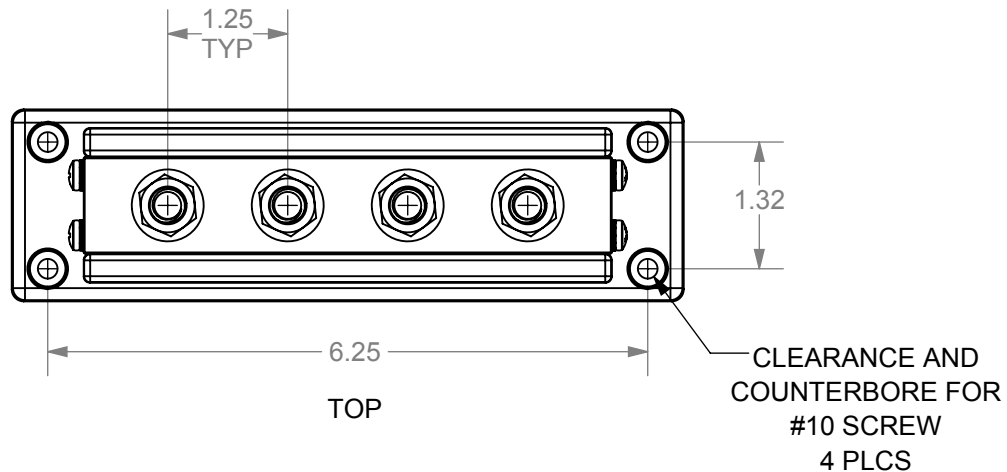

THIS DRAWING AND THE INFORMATION CONTAINED WITHIN IT ARE CONFIDENTIAL AND MAY NOT BE COPIED OR DISCLOSED WITHOUT THE WRITTEN PERMISSION OF BLUE SEA SYSTEMS.

ISOMETRIC